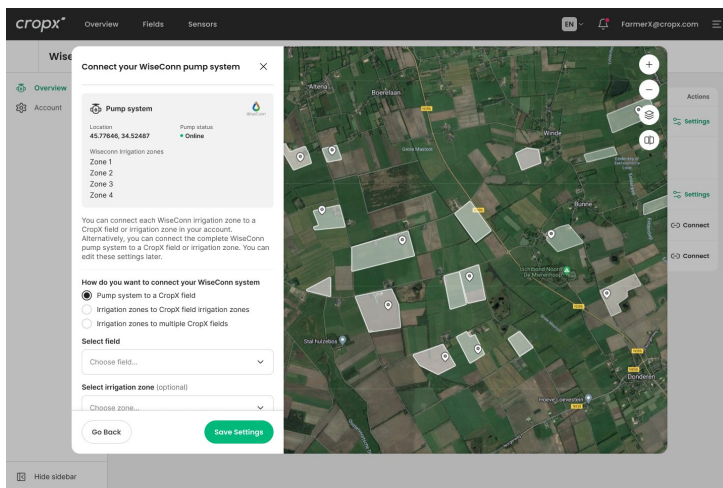

### Integration Will Streamline Irrigation Management for Drip Irrigators

### Integration Will Streamline Irrigation Management for Drip Irrigators

CropX Technologies, a leading provider of digital farm management, today announced an API integration with WiseConn, a global leader in precision drip irrigation solutions, to further improve data gathering and analytics for farmers worldwide. WiseConn users will be able to seamlessly incorporate the CropX system into their precision irrigation network. WiseConn irrigation systems are used throughout North and South America, Europe and Australia.

CropX's agronomic farm management system incorporates farm data from sensors, satellites, rain gauges and farm machinery into an advanced analytics platform to optimize decision-making and crop management. With the integration of WiseConn's smart irrigation system, dual CropX and WiseConn users will now have easy access to as-applied data, including irrigation and fertilization records, directly within the CropX platform. WiseConn users will access CropX's agronomically-sound decision support for dynamic irrigation scheduling. This will allow farmers to move away from static schedules and instead personalize irrigation based on real-time conditions, optimizing water usage for each crop and field.

By combining advanced data analysis and automated irrigation control, WiseConn and CropX anticipate significant benefits for growers, including reduced water usage, increased crop yields, and enhanced resource management. Using WiseConn and CropX precision irrigation practices can significantly reduce water waste without compromising crop health. Optimal water management can lead to improved plant growth and higher yields while saving the grower time and labor.